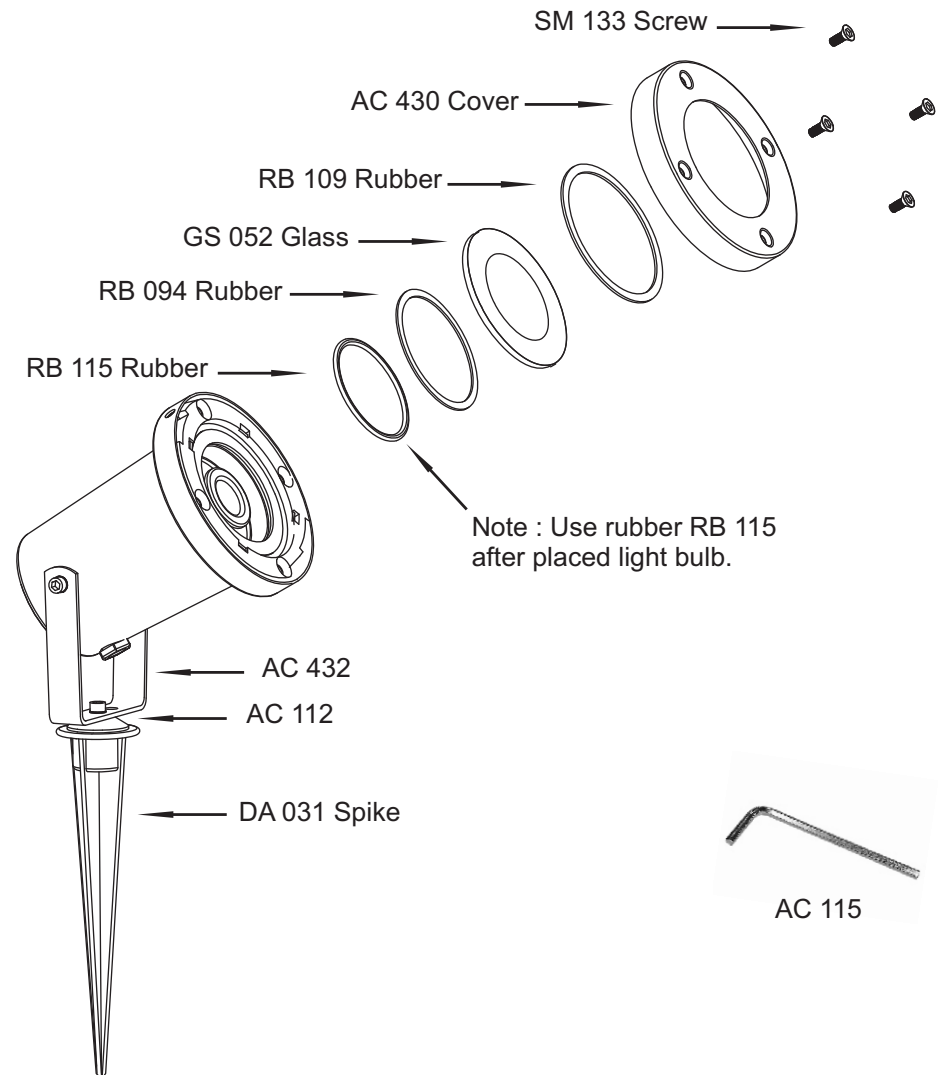

# Protego

4091601

LIGHTSOURCE **NOT** INCLUDED **CHOOSE YOUR LIGHTSOURCE**

Place RB 094

Place RB 115

Place GS 052

Place RB 109