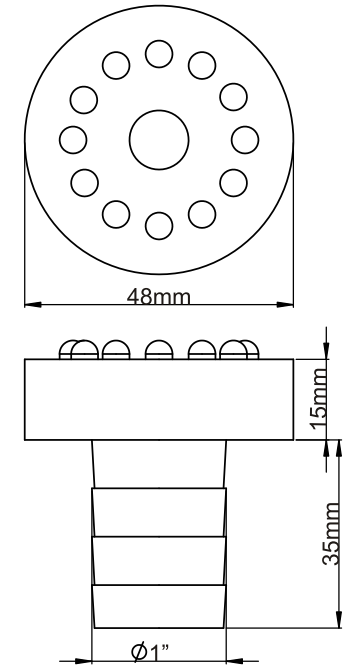

Tabula

8003601

LED 12x white 12V 2W

Garden Lights
www.garden-lights.nl

MI3387 - 07012009

Garden Lights
www.garden-lights.nl